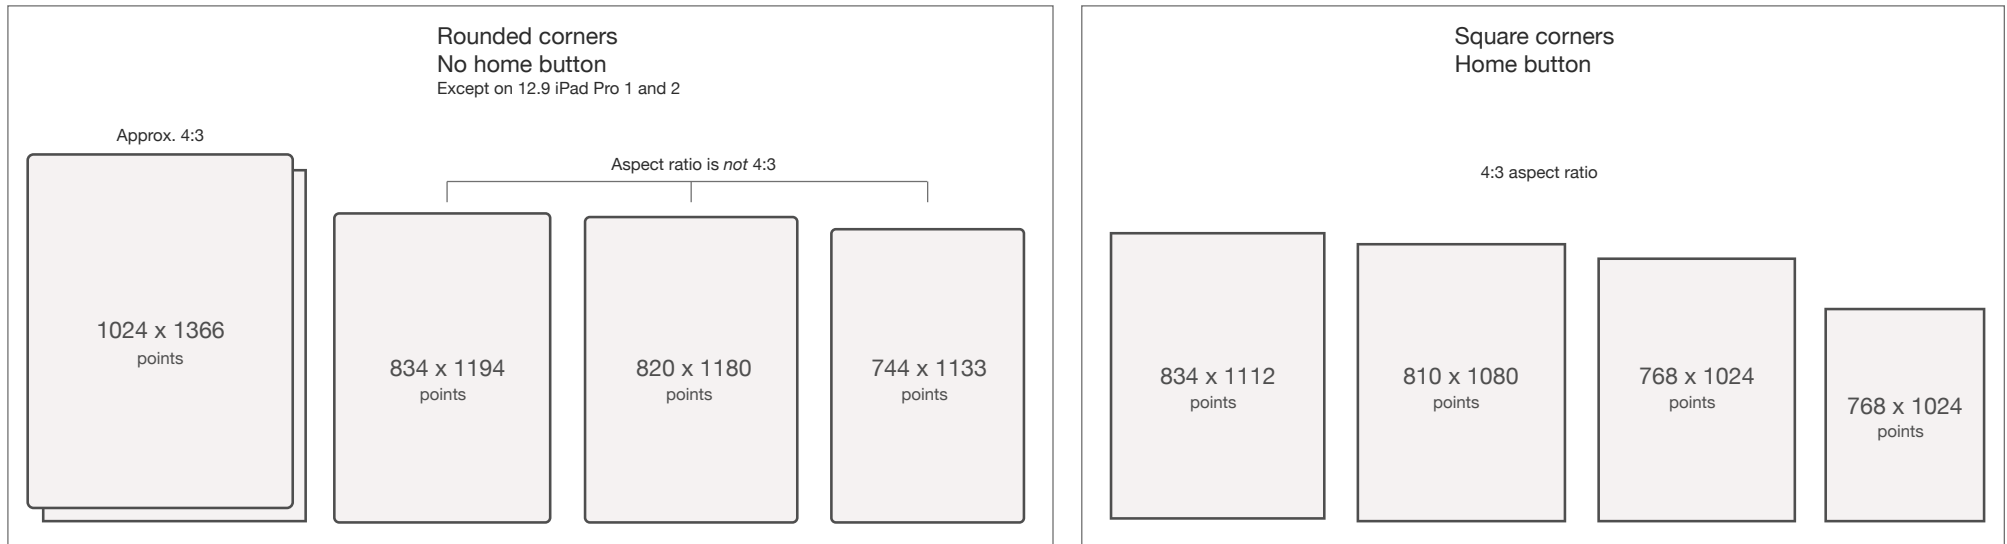

iPhone screen sizes

iOS 9/10 iPhone 5, 5c, iPod 5th gen

Last compatible iOS version	iOS 12				iPhone 6+	iPhone 6	iPhone 5s, iPod 6th gen
iOS 15					iPhone 6s+, 7+	iPhone 6s, 7	iPhone SE iPod 7th gen
iOS 16	iPhone 12 Pro Max, 13 Pro Max	iPhone Xs Max, Xr, 11, 11 Pro Max	iPhone 12, 13, 12 Pro, 13 Pro	iPhone X, Xs, 11 Pro	iPhone 12 Mini, 13 Mini	iPhone 8+	iPhone 8, SE2, SE3

Scale factor between point size and pixel size

Last compatible iOS version for the legacy 3.5 in (320 x 480) iPhone screen size: iOS 9

iPad screen sizes

12.9-inch iPad Pro gen 3, 4, 5 (rounded) gen 1, 2 (square)	11-inch iPad Pro gen 1, 2, 3	iPad Air 4, 5	iPad mini 6	iPad Air 3 10.5-inch iPad Pro	iPad 7, 8, 9	iPad 5, 6 9.7-inch iPad Pro	iPad mini 5
iPadOS 16							

Last compatible
iOS/iPadOS version

iPadOS 15	iPad Air 2	iPad mini 4
iOS 12	iPad Air	iPad mini 2, 3
iOS 9/10	iPad 2, 3, 4	iPad mini

All iPads have a 2x scale factor between point size and pixel size except for iPad 1 and 2 and iPad mini 1 which were at 1x