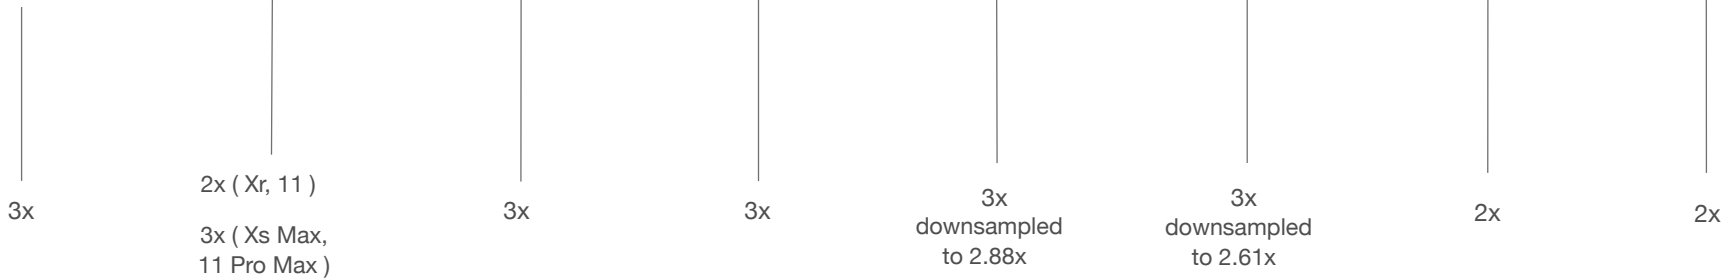

iPhone screen sizes

iOS 9/10 iPhone 5, 5c, iPod 5th gen

Last compatible iOS version	iOS 12				iPhone 6+	iPhone 6	iPhone 5s, iPod 6th gen
iOS 15					iPhone 6s+, 7+	iPhone 6s, 7	iPhone SE iPod 7th gen
iOS 16	iPhone 12 Pro Max, 13 Pro Max	iPhone Xs Max, Xr, 11, 11 Pro Max	iPhone 12, 13, 12 Pro, 13 Pro	iPhone X, Xs, 11 Pro	iPhone 12 Mini, 13 Mini	iPhone 8+	iPhone 8, SE2, SE3

Scale factor between point size and pixel size

Last compatible iOS version for the legacy 3.5 in (320 x 480) iPhone screen size: iOS 9

iPad screen sizes

12.9-inch iPad Pro gen 3, 4, 5 (rounded) gen 1, 2 (square)	11-inch iPad Pro gen 1, 2, 3	iPad Air 4, 5	iPad mini 6	iPad Air 3 10.5-inch iPad Pro	iPad 7, 8, 9	iPad 5, 6 9.7-inch iPad Pro	iPad mini 5
iPadOS 16							

Last compatible
iOS/iPadOS version

iPadOS 15	iPad Air 2	iPad mini 4
iOS 12	iPad Air	iPad mini 2, 3
iOS 9/10	iPad 2, 3, 4	iPad mini

All iPads have a 2x scale factor between point size and pixel size except for iPad 1 and 2 and iPad mini 1 which were at 1x