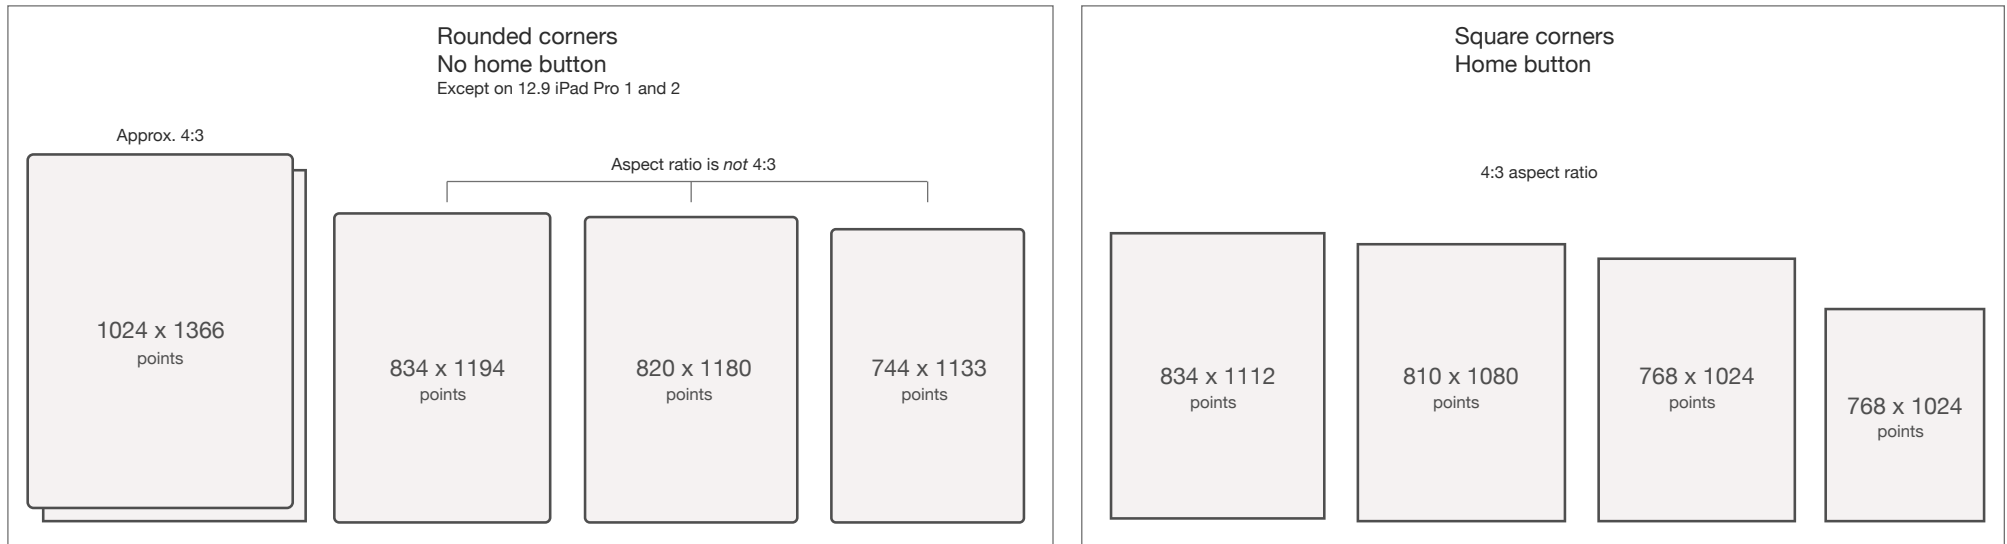

iPhone 14 Pro

3x

iPhone 12, 13, 14
12 Pro, 13 Pro

3x

iPhone X, Xs, 11 Pro
iPhone Mini (12, 13)

3x
(Minis are
downsampled
to 2.88x)

Scale
factor between
point size and
pixel size

Older iPhone screen sizes

Scale factor between point size and pixel size

Last compatible iOS version for the legacy 3.5 in (320 x 480) iPhone screen size: iOS 9

iPad screen sizes

12.9-inch iPad Pro gen 3, 4, 5 (rounded) gen 1, 2 (square)	11-inch iPad Pro gen 1, 2, 3	iPad Air 4, 5	iPad mini 6	iPad Air 3 10.5-inch iPad Pro	iPad 7, 8, 9	iPad 5, 6 9.7-inch iPad Pro	iPad mini 5
iPadOS 16							