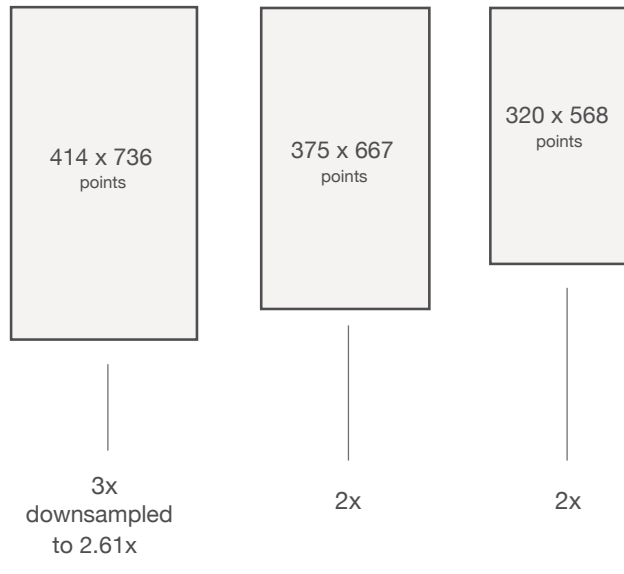

iPhone 14 Pro

3x

iPhone 12, 13, 14
12 Pro, 13 Pro

3x

iPhone X, Xs, 11 Pro
iPhone Mini (12, 13)

3x
(Minis are
downsampled
to 2.88x)

Scale
factor between
point size and
pixel size

Older iPhone screen sizes

Scale factor between point size and pixel size

Last compatible iOS version for the legacy 3.5 in (320 x 480) iPhone screen size: iOS 9

iPad screen sizes

12.9-inch iPad Pro gen 3, 4, 5 (rounded) gen 1, 2 (square)	11-inch iPad Pro gen 1, 2, 3	iPad Air 4, 5	iPad mini 6	iPad Air 3 10.5-inch iPad Pro	iPad 7, 8, 9	iPad 5, 6 9.7-inch iPad Pro	iPad mini 5
iPadOS 16							